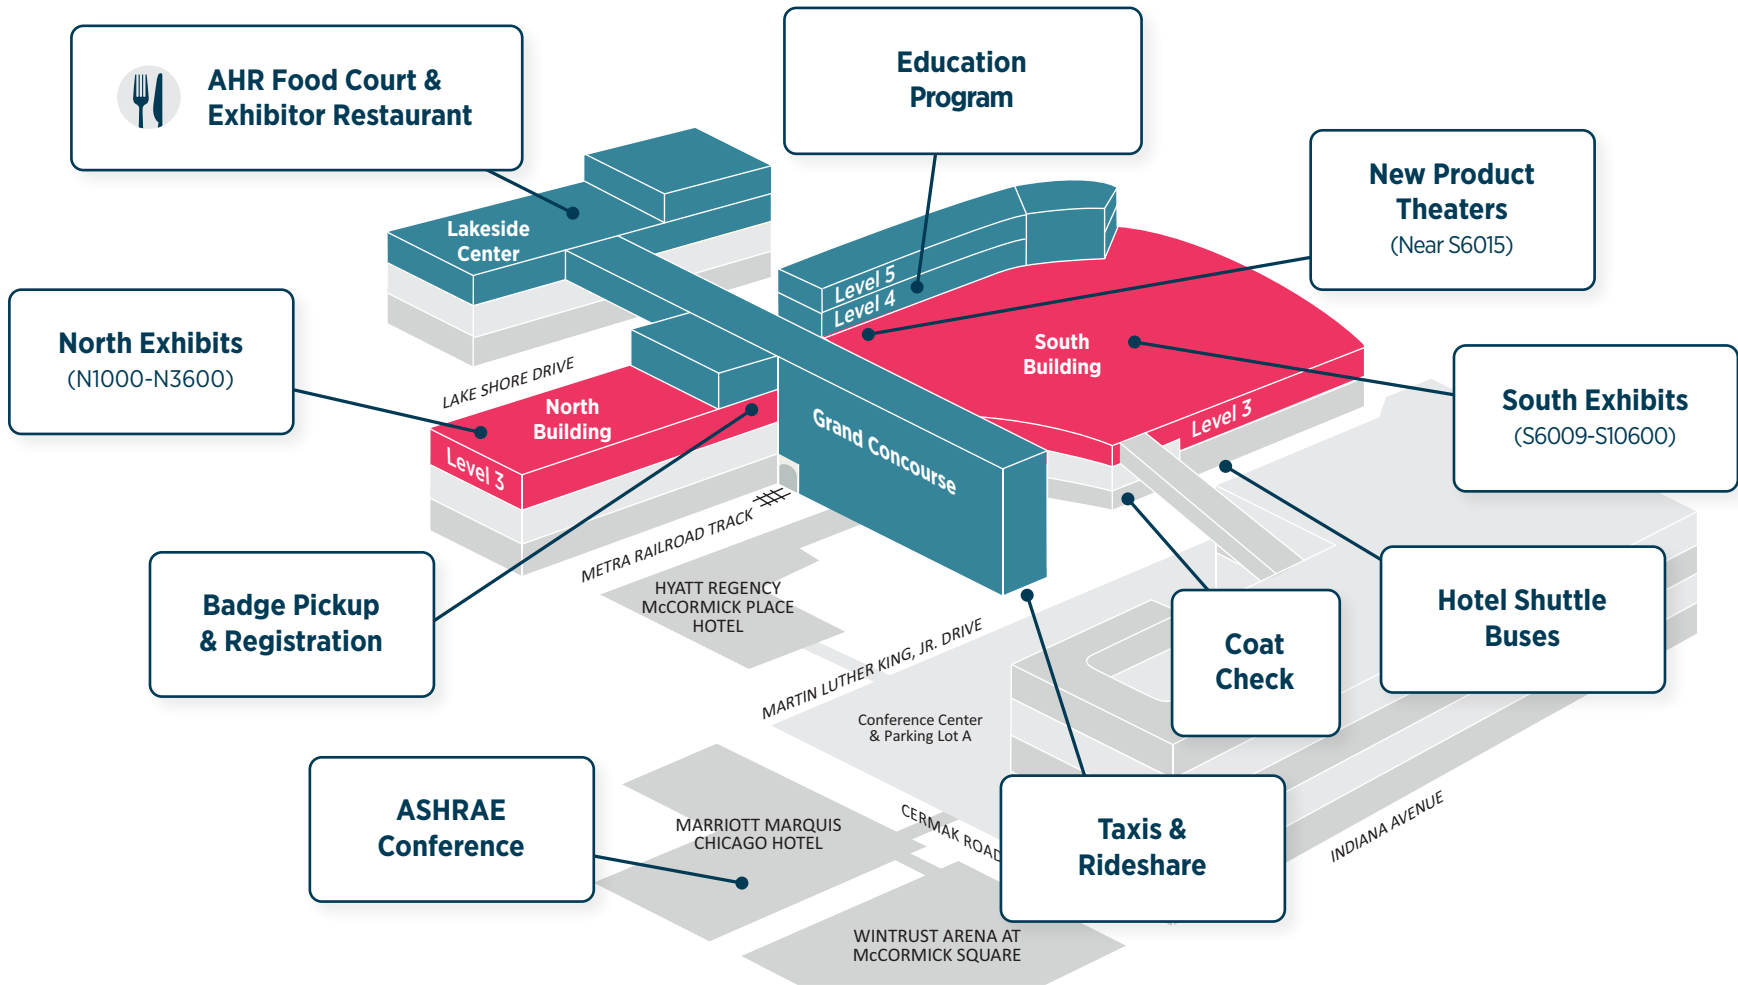

Show Dates & Hours

Mon., Jan. 22, 10am-6pm
Tues., Jan. 23, 10am-6pm
Wed., Jan. 24, 10am-4pm

SHOW INFO
SHORTCUTS

Point your phone's camera at a QR code and tap the link

Register for the Show

Parking & Directions

Download the Show App

Interactive Floor Plan

New Product Presentations Schedule

Education Schedule

Podcast Pavilion Schedule

Shuttle Bus Schedule